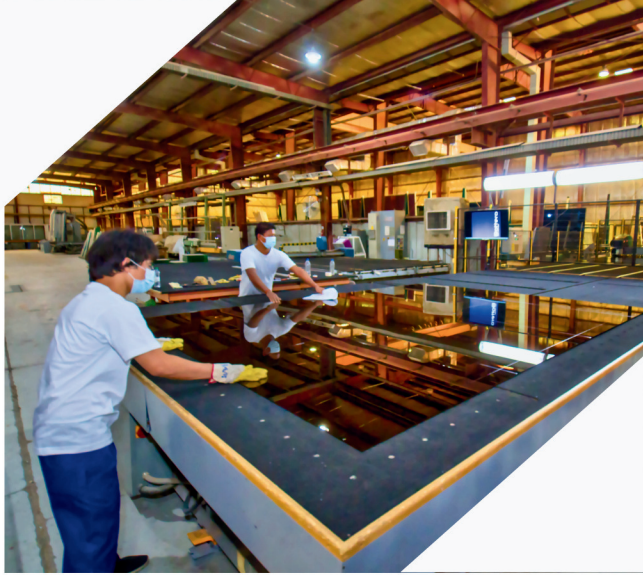

WHY لماذا

بيت الزجاج
Glasshouse