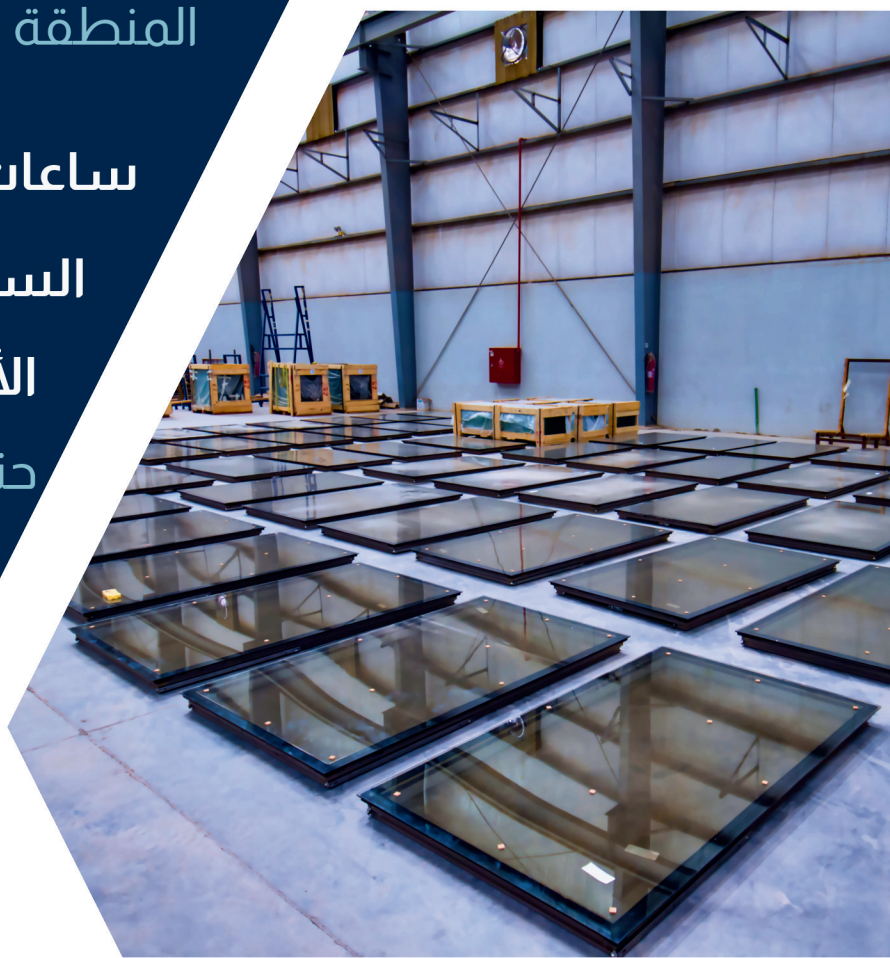

CONTACT US

Address :

Saudi Arabia – Riyadh – 2nd
Industrial City

Working Hours

Saturday: 7:30Am to 1:30Pm

Sun To Thur: 7:30Am to 4:30Pm

Friday: Closed

العنوان:

المملكة العربية السعودية - الرياض -
المنطقة الصناعية الثانية

ساعات العمل

السبت: من 7:30 ص حتى 1:30 ظ

الأحد إلى الخميس: من 7:30 ص

حتى 4:30 عصرًا

الجمعة: مغلق